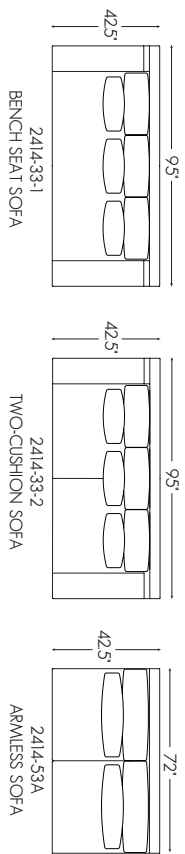

Shown above: 2414-53L LAF SOFA 2414-51CR CORNER CHAIR 2414-53A ARMLESS SOFA 2414-57R RAF CHAISE

SERIES SPECIFICATIONS

Seat Height:	17 in.	Seat Depth:	20.5 in.
Arm Height:	23 in.	Standard Cushion:	Ultra Down
Back Height:	33 in.	Base:	Upholstered