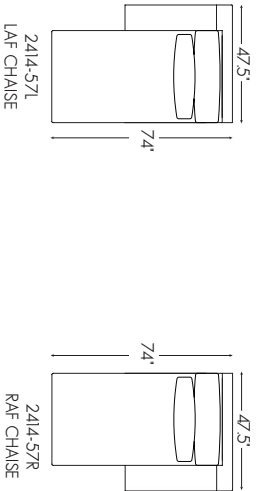

-----  
Also available:

2414-53A Armless Sofa  
Overall 72W 42.5D 33H inches  
Seat 17H Inside 72W 20.5D inches  
Standard Features: Two 31x11-inch Kidney Pillows

2414-57L Left Arm Facing Chaise  
Overall 47.5W 70D 33H inches Arm 23H  
Seat 17H Inside 36W 49D inches  
Standard Features: One 31x11-inch Kidney Pillow

Also available:

2414-53R Right Arm Facing Sofa  
Overall 83.5W 42.5D 33H inches Arm 23H  
Seat 17H Inside 72W 20.5D inches  
Standard Features: Two 31x11-inch Kidney Pillows

2414-51L Left Arm Facing Chair  
Overall 47.5W 42.5D 33H inches Arm 23H  
Seat 17H Inside 36W 20.5D inches  
Standard Features: One 31x11-inch Kidney Pillow

2414-51R Right Arm Facing Chair  
Overall 47.5W 42.5D 33H inches Arm 23H  
Seat 17H Inside 36W 20.5D inches  
Standard Features: One 31x11-inch Kidney Pillow

Standard Features Include:  
Blend Down Back Cushions  
Ultra Down Seat Cushions  
Lux Down Kidney Pillows

Fabrics as shown above:  
Body Fabric & Kidney Pillow Fabric:

2373-31 Gr 5

Shown above: 2414-53L LAF SOFA 2414-51CR CORNER CHAIR 2414-53A ARMLESS SOFA 2414-57R RAF CHAISE

SERIES SPECIFICATIONS

Seat Height:	17 in.	Seat Depth:	20.5 in.
Arm Height:	23 in.	Standard Cushion:	Ultra Down
Back Height:	33 in.	Base:	Upholstered