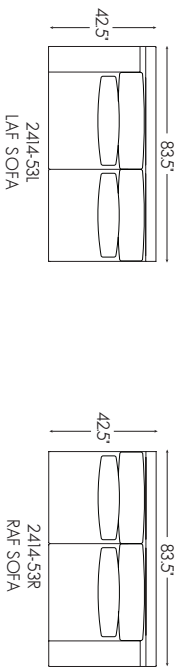

## RITA SECTIONAL

As shown above:

2414-53L Left Arm Facing Sofa  
Overall 83.5W 42.5D 33H inches Arm 23H  
Seat 17H Inside 72W 20.5D inches  
Standard Features: Two 31x11-inch Kidney Pillows

2414-51CR Corner Chair  
Overall 42.5W 42.5D 33H inches  
Seat 17H Inside 20.5W 20.5D inches  
Standard Features: Two 21x11-inch Kidney Pillows

Also available:

2414-53R Right Arm Facing Sofa  
Overall 83.5W 42.5D 33H inches Arm 23H  
Seat 17H Inside 72W 20.5D inches  
Standard Features: Two 31x11-inch Kidney Pillows

2414-51L Left Arm Facing Chair  
Overall 47.5W 42.5D 33H inches Arm 23H  
Seat 17H Inside 36W 20.5D inches  
Standard Features: One 31x11-inch Kidney Pillow

2414-51R Right Arm Facing Chair  
Overall 47.5W 42.5D 33H inches Arm 23H  
Seat 17H Inside 36W 20.5D inches  
Standard Features: One 31x11-inch Kidney Pillow

Standard Features Include:  
Blend Down Back Cushions  
Ultra Down Seat Cushions  
Lux Down Kidney Pillows

Fabrics as shown above:  
Body Fabric & Kidney Pillow Fabric:

2373-31 Gr 5

Shown above: 2414-53L LAF SOFA 2414-51CR CORNER CHAIR 2414-53A ARMLESS SOFA 2414-57R RAF CHAISE

SERIES SPECIFICATIONS

Seat Height:	17 in.	Seat Depth:	20.5 in.
Arm Height:	23 in.	Standard Cushion:	Ultra Down
Back Height:	33 in.	Base:	Upholstered